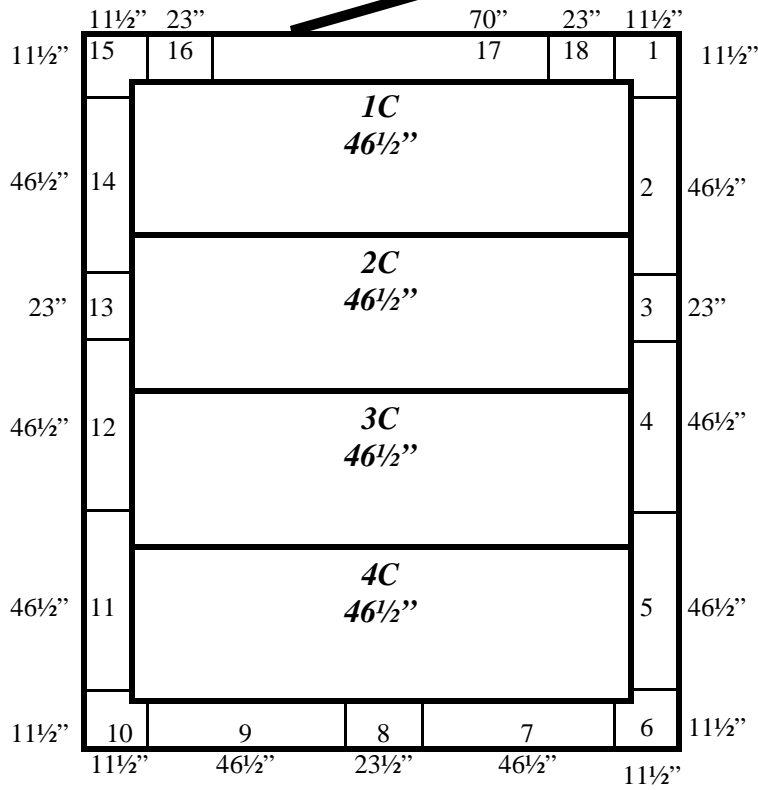

11'7"

*(1) 54"x78"
Swinging Door*

15'6"

***11'7" x 15'6" x 8'2" H Orange
Walk-In Cooler or Freezer
Wall and Ceiling Panels Diagram***

***11'7" x 15'6" x 8'2" H Orange
Walk-In Cooler or Freezer***