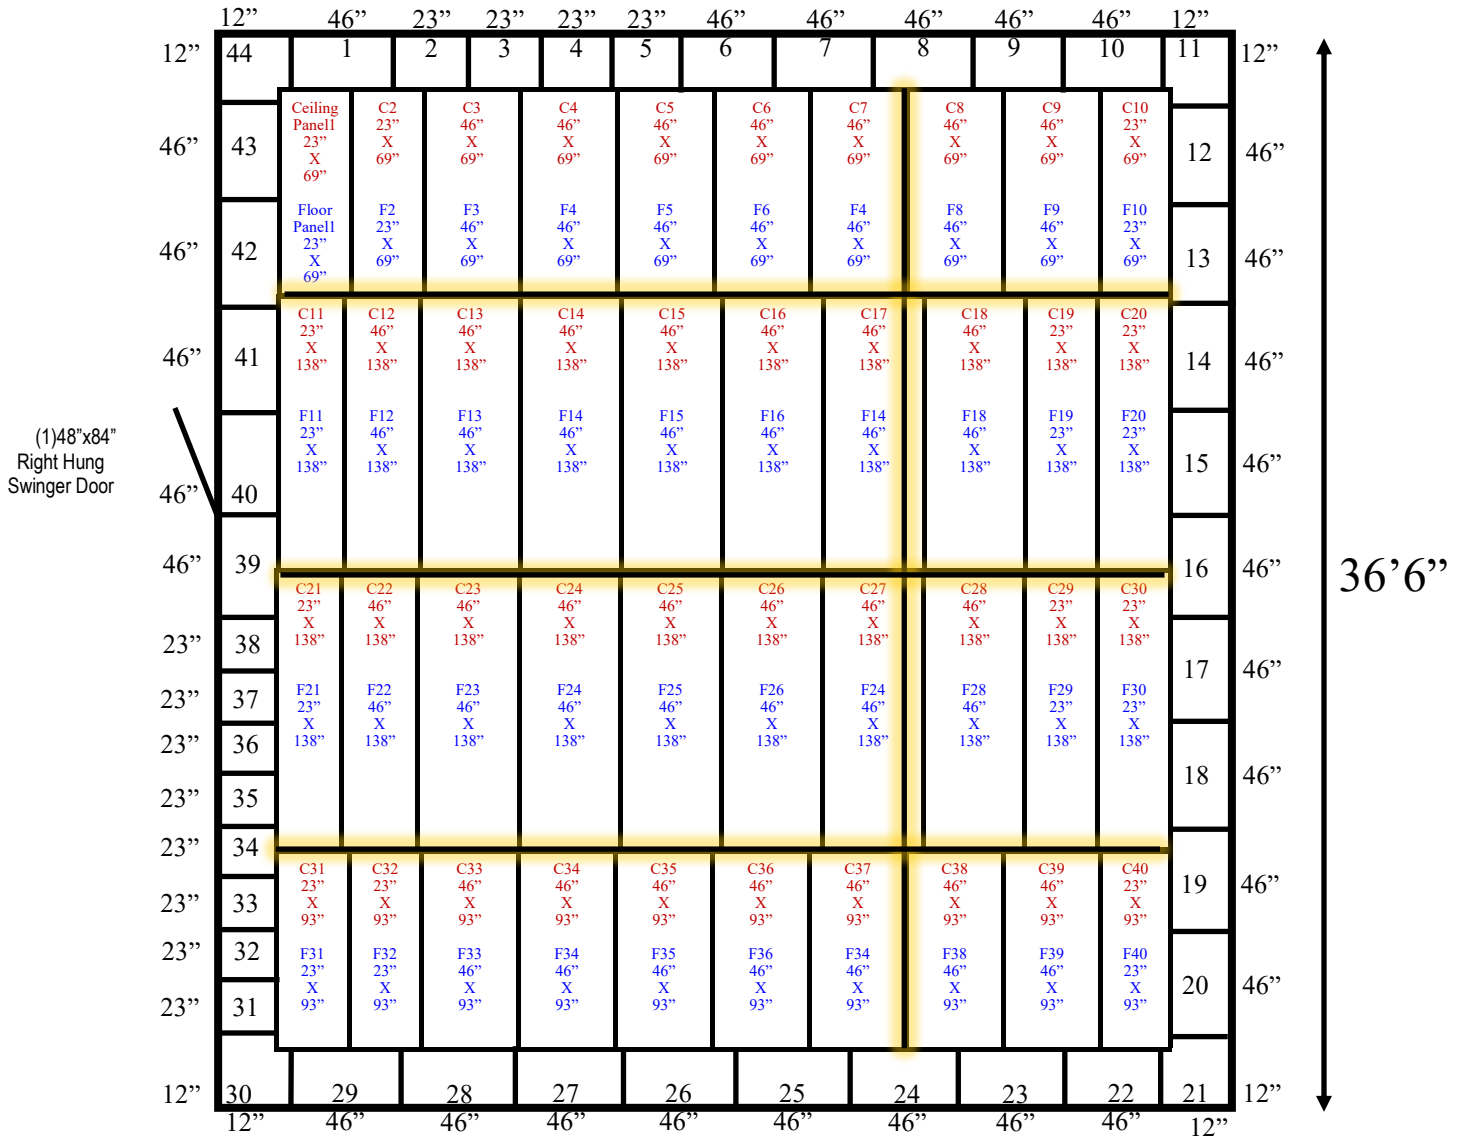

32'8"

Notes:

Ceiling & Floor panels layout the same.

Support beams

32'8" x 36'6" x 9'9" H
Freezer with Floor
Wall, Ceiling & Floor Panels Diagram

28-2024
Color code: Black
Not drawn to scale.

32'8" x 36'6" x 9'9" H
Freezer with Floor

28-2024
Black

32'8" x 36'6" x 9'9" H
Freezer with Floor

28-2024
Black