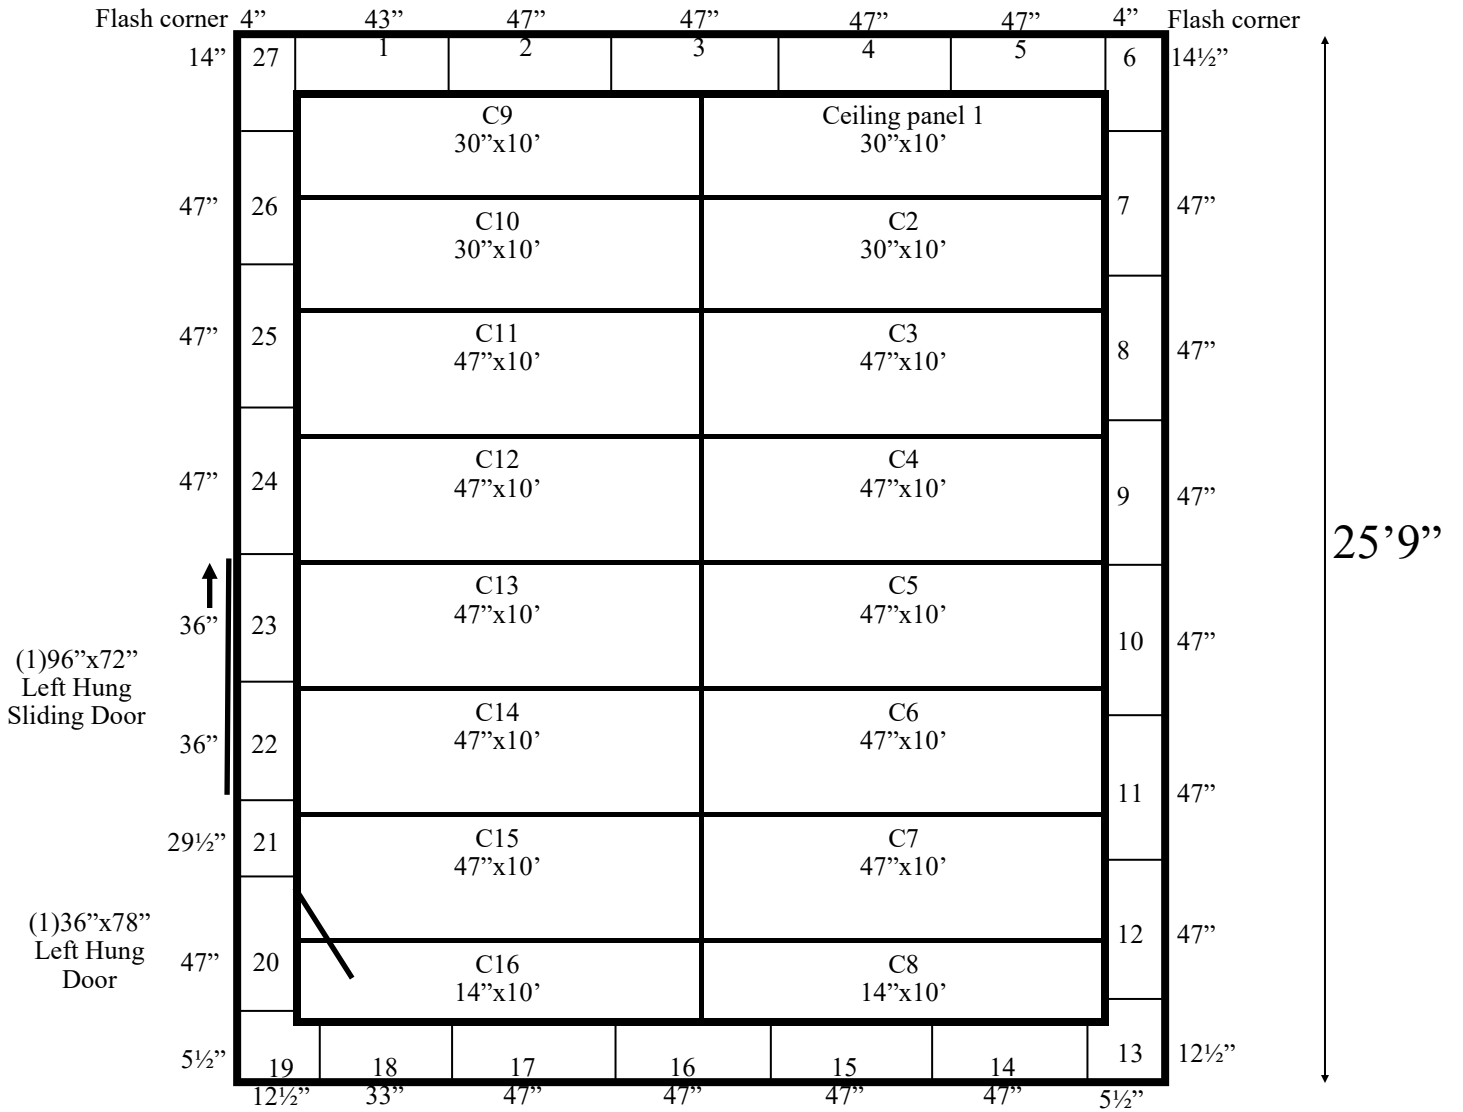

19'11"

19'11" x 25'9" x 16' H
Cooler or Freezer
Wall & Ceiling Panels Diagram

32-2024
No color
Not drawn to scale.

19'11" x 25'9" x 16' H
Cooler or Freezer

32-2024
No color code