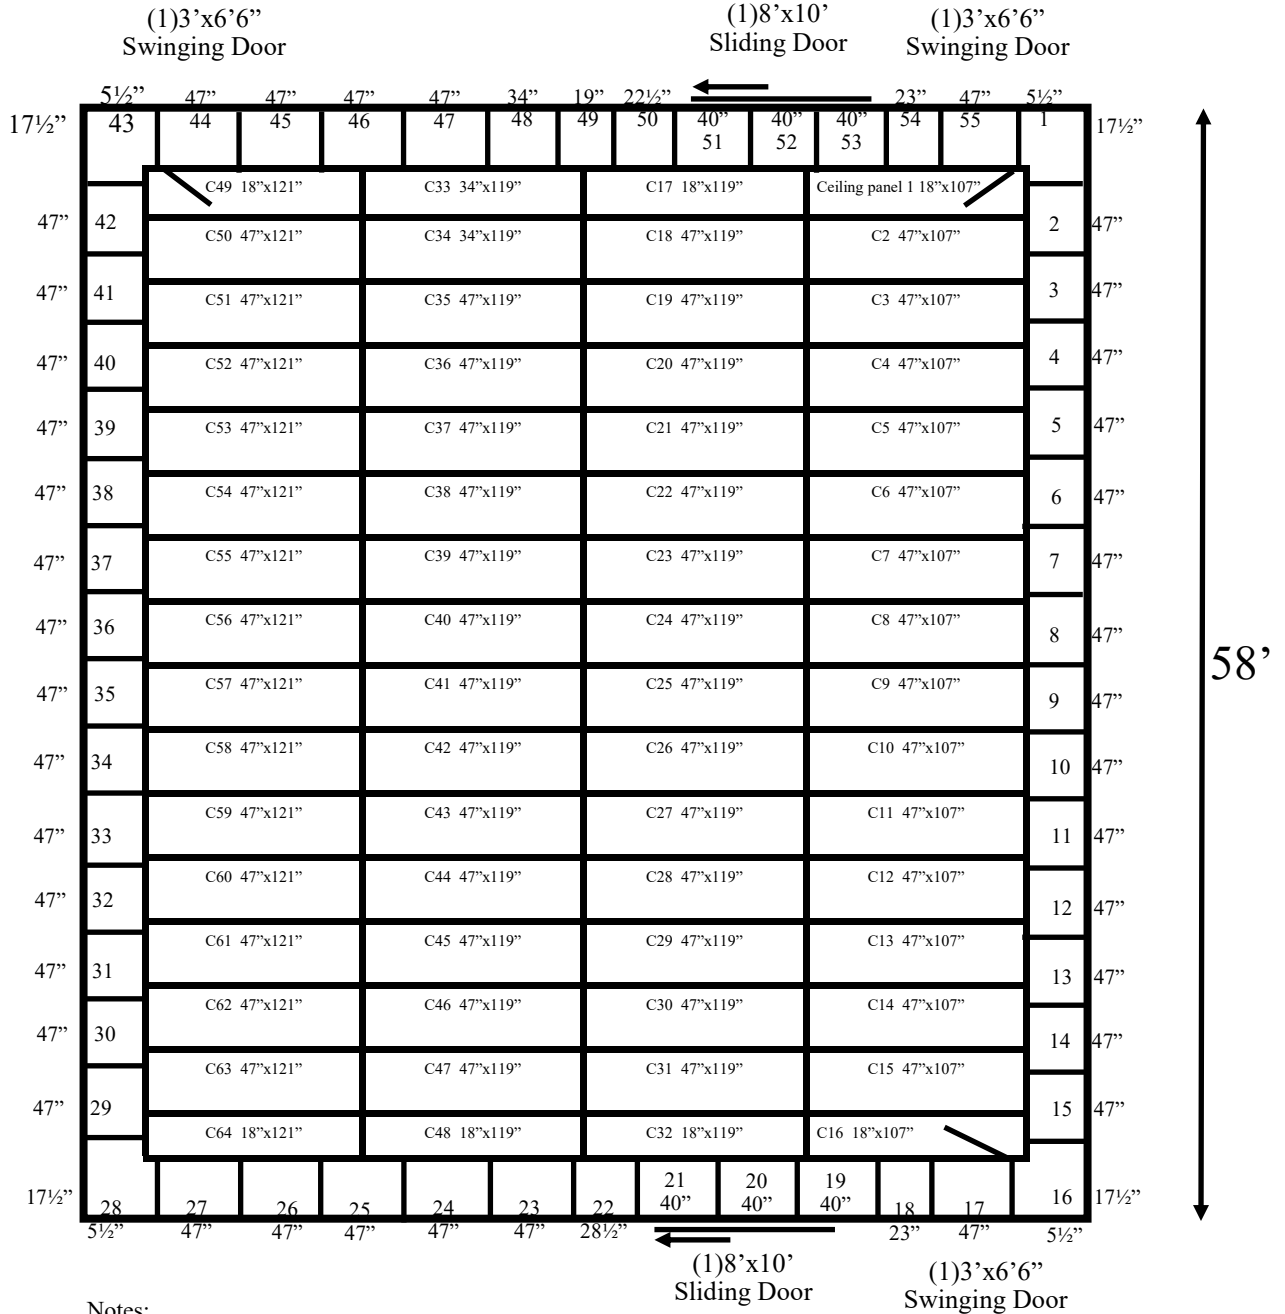

38'10"

- Notes:
- Wall panel 17 w/ 3'x6'6" Swinging Door
 - Wall panel 19 40"x7'8"
 - Wall panel 20 40"x7'8"
 - Wall panel 21 40"x7'8"
 - Wall panel 44 w/ 3'x6'6" Swinging Door
 - Wall panel 51 40"x7'8"
 - Wall panel 52 40"x7'8"
 - Wall panel 53 40"x7'8"
 - Wall panel 55 w/ 3'x6'6" Swinging Door
 - Ceiling panel 33 & 34 are 34" wide

38'10" x 58' x 16' H
Cooler or Freezer
Wall Panels & Ceiling Panels Diagram

2024
Color code: Red
Not drawn to scale.

38'10" x 58' x 16' H
Cooler or Freezer

2024
Red

38'10" x 58' x 16' H
Cooler or Freezer

2024
Red

38'10" x 58' x 16' H
Cooler or Freezer

2024
Red