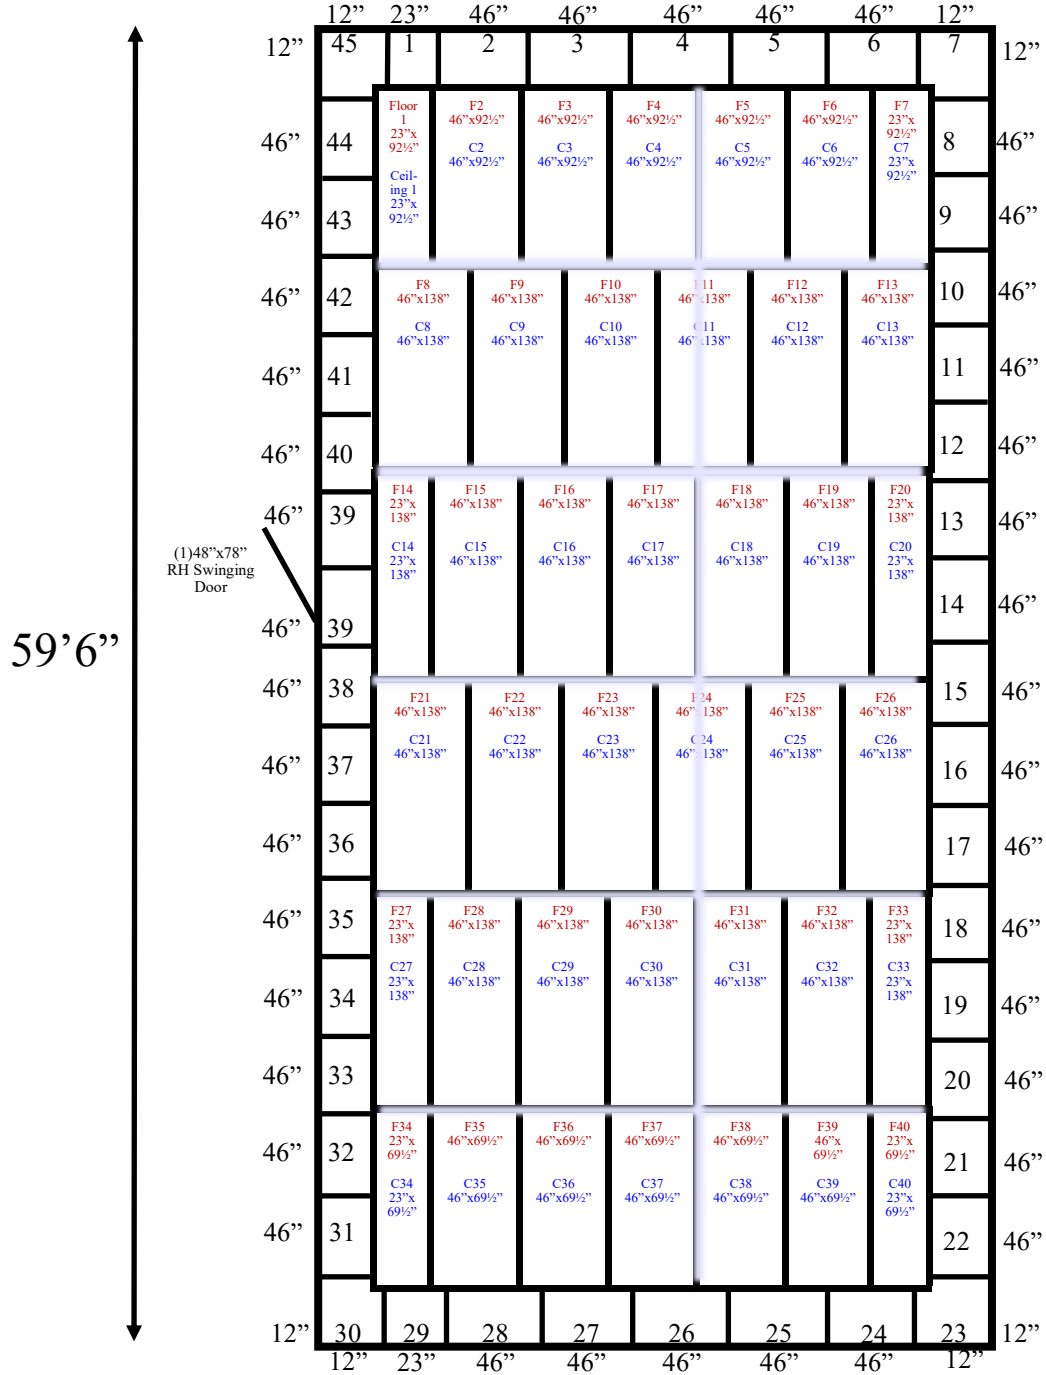

23'1"

Notes:
 Ceiling & Floor panels layout the same.
 Support beams (6) total.

23'1" x 59'6" x 9'9" H
 Freezer with Floor
 Wall, Ceiling & Floor Panels Diagram

24-2024
 Color code: Teal
 Not drawn to scale.

23'1" x 59'6" x 9'9" H
Freezer with Floor

24-2024
Color code: Teal

23'1" x 59'6" x 9'9" H
Freezer with Floor

24-2024
Color code: Teal