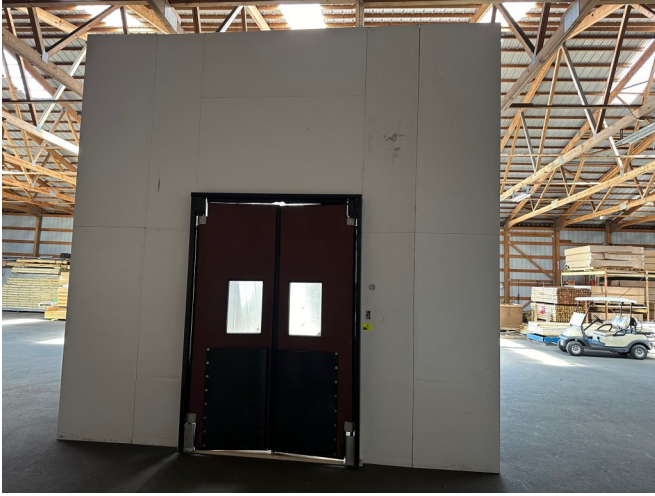

16' x 34'11" x 16' H
Cooler or Freezer
Wall & Ceiling Panels Diagram

22-2024
Black Yellow
Not drawn to scale.

16' x 34'11" x 16' H
Cooler or Freezer

22-2024
Blk Yellow

**16' x 34'11" x 16' H
Cooler or Freezer**