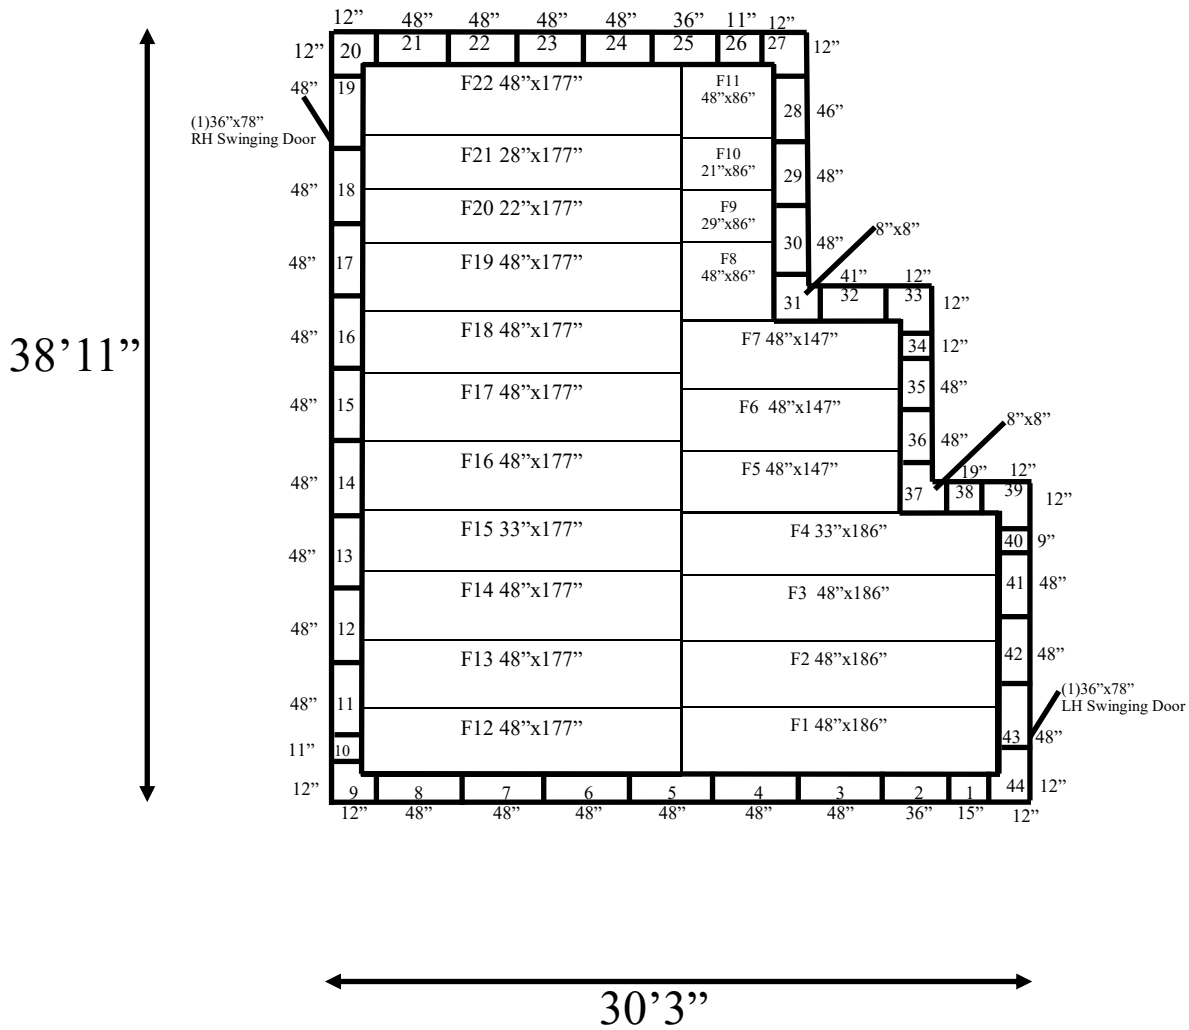

Notes:

Ceiling support: steel angle & hangers

(18) pieces 6" flat flashing around outside bottom.

30'3" x 38'11" x 7'7" H
Freezer with Floor
Ceiling Panels Diagram

15-2024
Color code: key lime
Not drawn to scale.

Notes:

Ceiling support: steel angle & hangers

(18) pieces 6" flat flashing around outside bottom.

30'3" x 38'11" x 7'7" H
Freezer with Floor
Floor Panels Diagram

15-2024
Color code: key lime
Not drawn to scale.

30'3" x 38'11" x 7'7" H
Freezer with Floor

15-2024
Key lime

30'3" x 38'11" x 7'7" H
Freezer with Floor

15-2024
Key lime