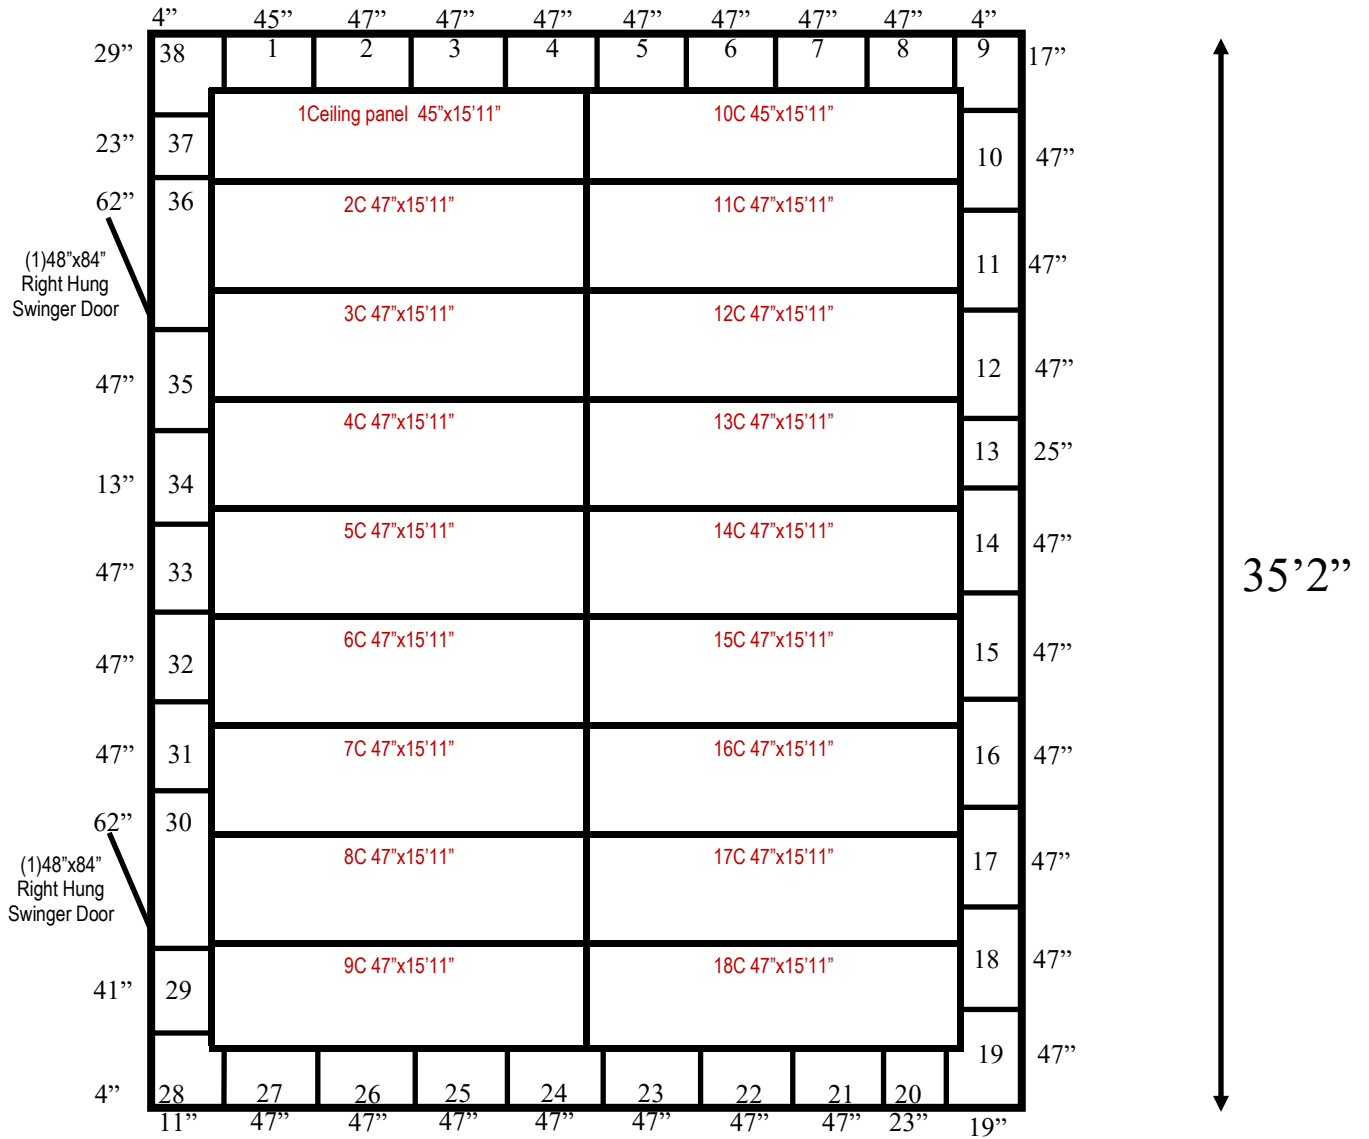

31'10"

31'10" x 35'2" x 12' H
Cooler or Freezer
Wall & Ceiling Panels Diagram

29-2023
Color code: key lime
Not drawn to scale.

31'10" x 35'2" x 12' H
Cooler or Freezer

29-2024
Key lime

31'10" x 35'2" x 12' H
Cooler or Freezer

29-2024
Key lime