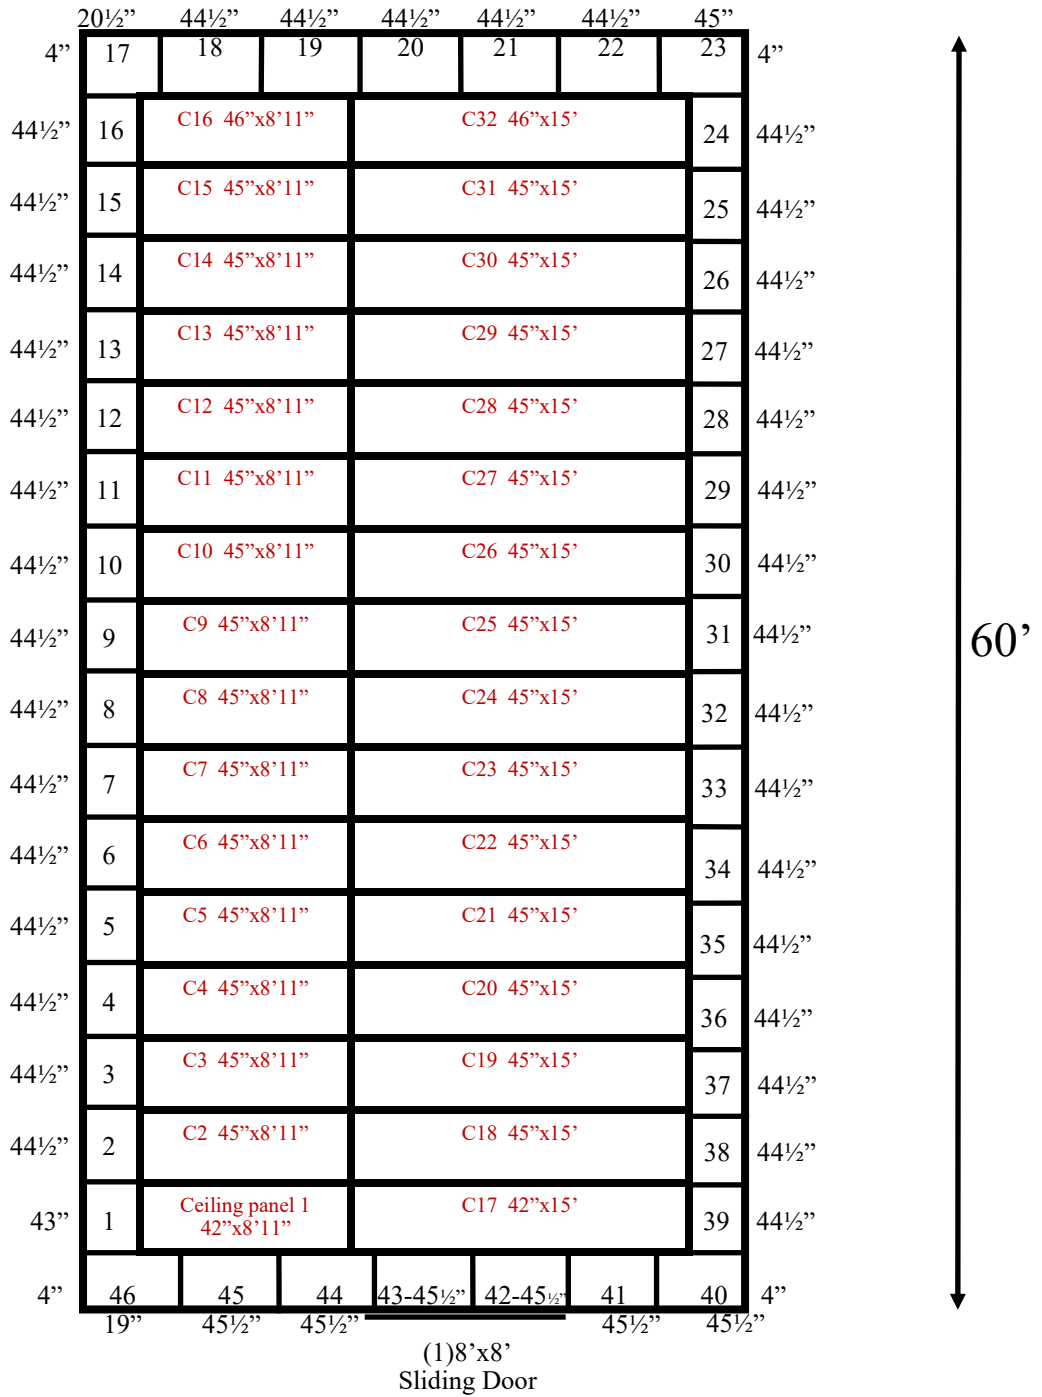

24'

**24' x 60' x 20'4" H
Cooler or Freezer
Wall & Ceiling Panels Diagram**

**27-2023
Color code: Green yellow
Not drawn to scale.**

24' x 60' x 20'4" H
Cooler or Freezer

27-2023
Green yellow