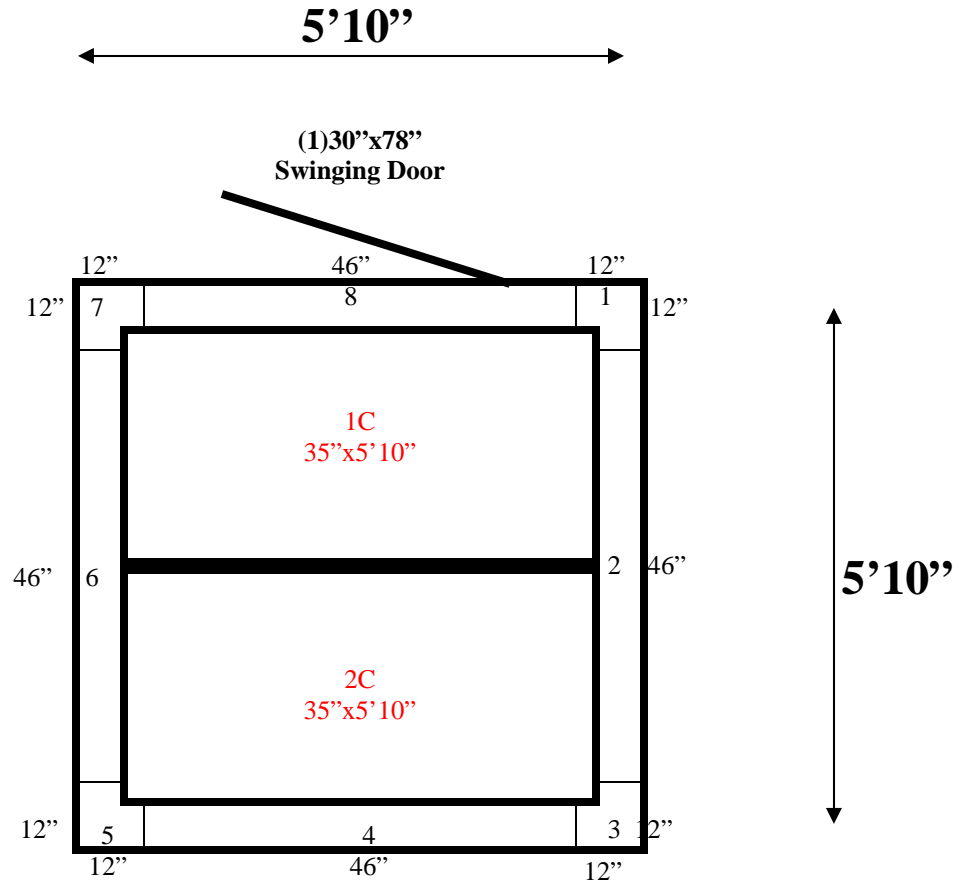

**5'10" x 5'10" x 7'6" H
Walk-In Cooler or Walk-In Freezer
Wall & Ceiling Panels Diagram**

REFRIGERATION SUPERSTORE

World's Largest Inventory

New & Used Walk-In/ Drive-In Coolers/ Freezers/ Refrigeration Systems

1423 Planeview Drive, Oshkosh, WI 54904 Tel (920) 231-1711 Fax (920) 231-1701 www.barrinc.com

**5'10" x 5'10" x 7'6" H
Walk-In Cooler or Walk-In Freezer**