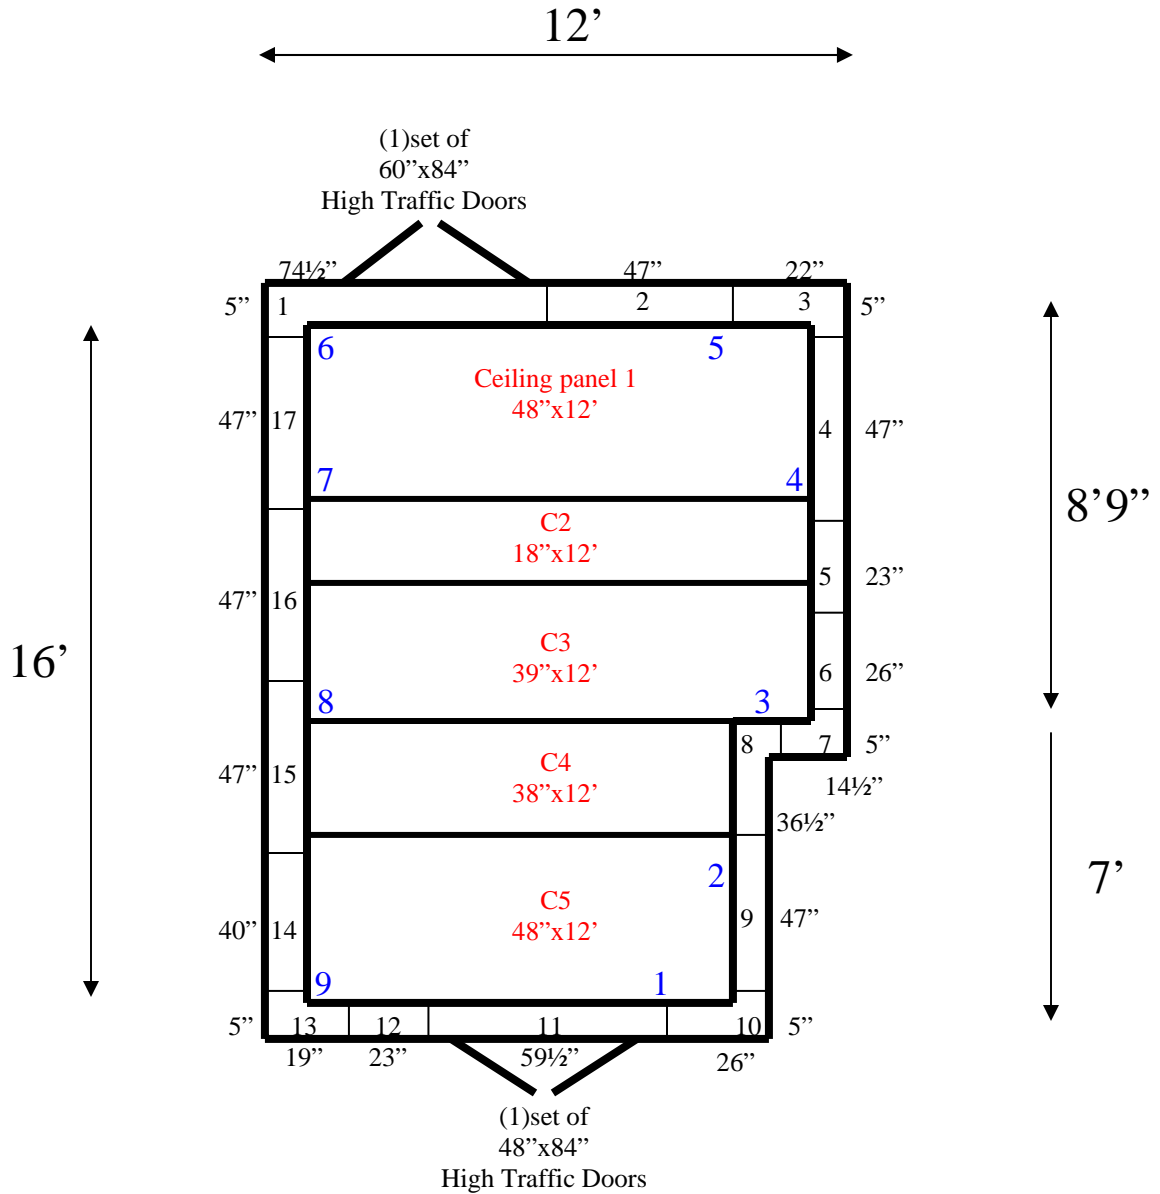

Floor screed layout in blue.

Ceiling layout in red.

**12' x 16' x 11'10" H (Odd Shape)
Walk-In Cooler or Freezer
Wall & Ceiling Panels Diagram**

73-09
Orange

REFRIGERATION SUPERSTORE

World's Largest Inventory